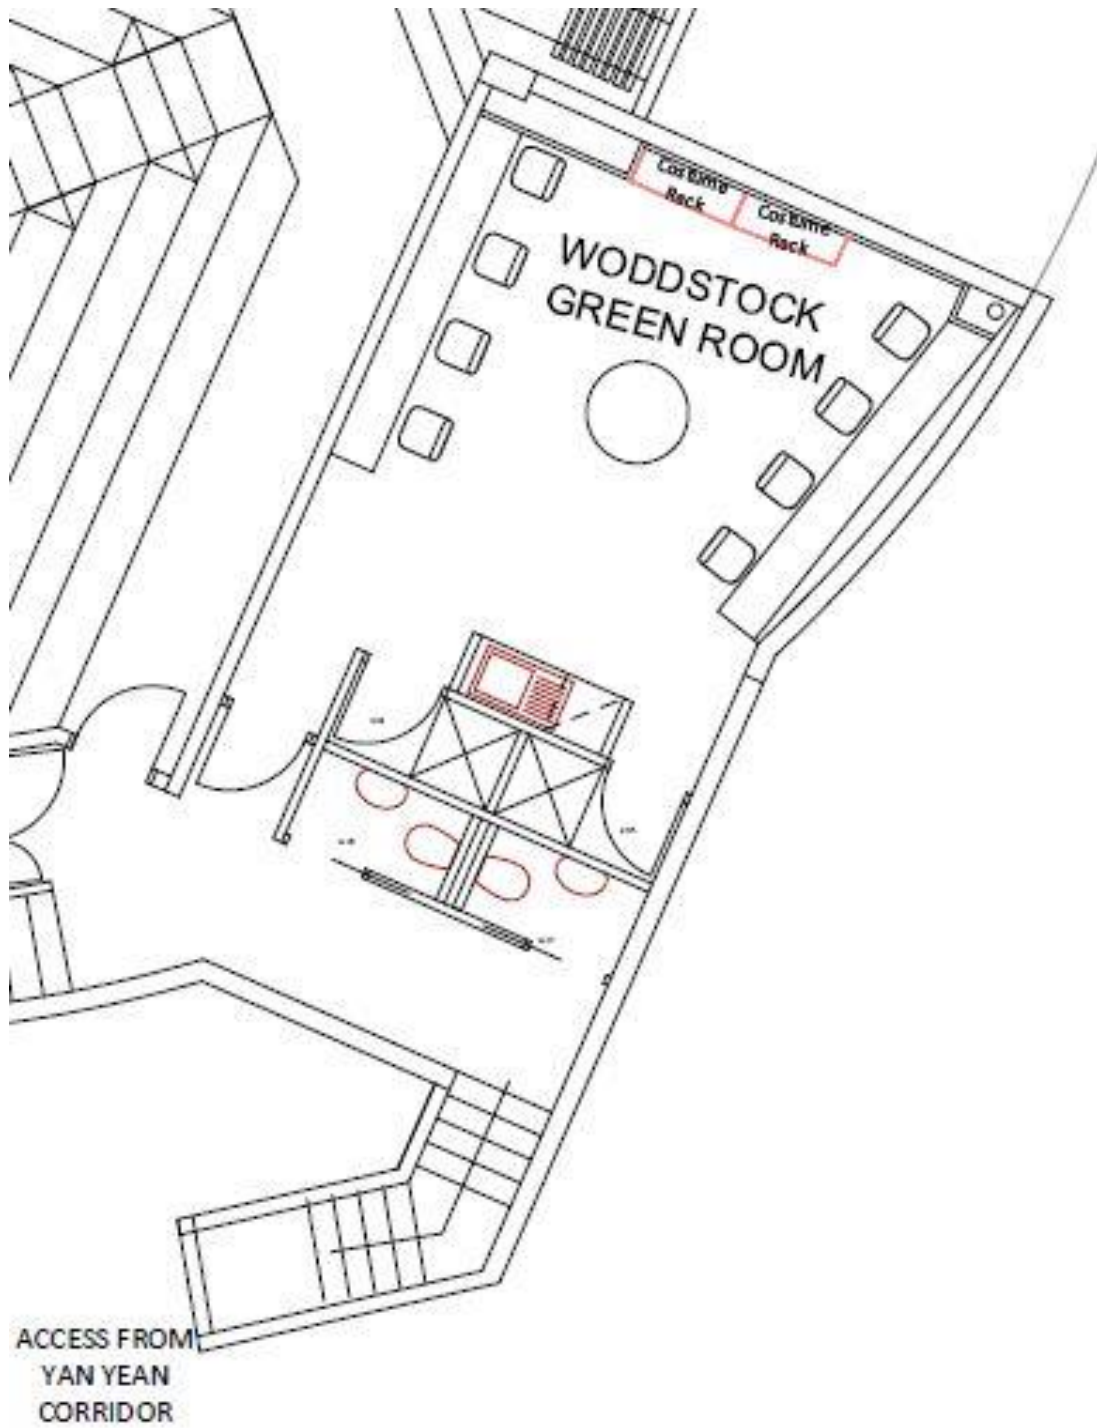

## Dressing Room 4

Capacity: 5 people

What is included:

2 x Individual Mirror

2 x Chair

1 x Sink and Mirror

1 x Double Power Point

1 x Monitor with Live Feed of Yan Yean Theatre Stage

## Yan Yean Back Stage Corridor

What is included:

2 x Toilet

1 x Double Power Point

Additional:

Ironing Board and Iron

## Woodstock Dressing Room Plan

## Woodstock Green Room

Capacity: 24 people

What is included:

- 8 x Individual Mirror
- 8 x Chair
- 1 x Sink
- 2 x Shower
- 2 x Toilet (in corridor)
- 2 x Costume Rack
- 6 x Double Power Point
- 1 x Round Table
- 1 x Monitor with Live Feed of Yan Yean Theatre Stage
- 1 x Small Fridge
- 1 x Hot Water System (Zip Boil)