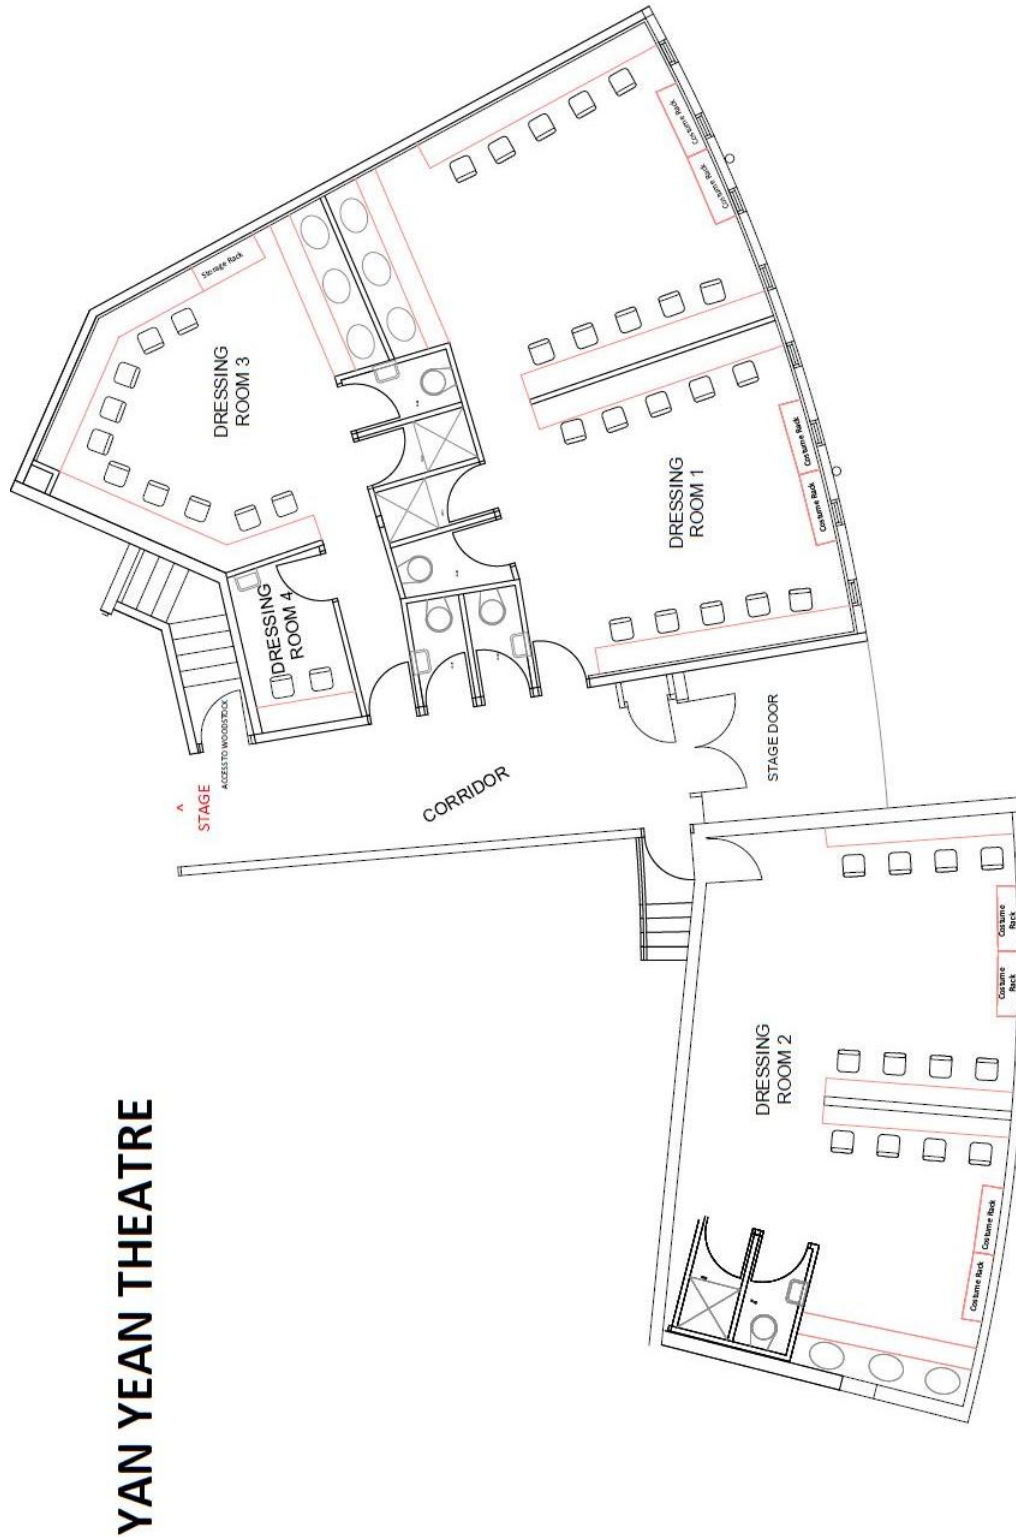

## Yan Yean Dressing Room Plan

YAN YEAN THEATRE

4 x Costume Rack

13 x Double Power Point

2 x Monitor with Live Feed of  
Yan Yean Theatre Stage

Paging to Dressing Room from  
Stage Manager Desk

2 x Costume Rack

1 x Storage Rack

7 x Double Power Point

1 x Monitor with Live Feed of Yan Yean

Theatre Stage

Paging to Dressing Room from Stage Manager

Desk

## Dressing Room 4

Capacity: 5 people

What is included:

2 x Individual Mirror

2 x Chair

1 x Sink and Mirror

1 x Double Power Point

1 x Monitor with Live Feed of Yan Yean Theatre Stage