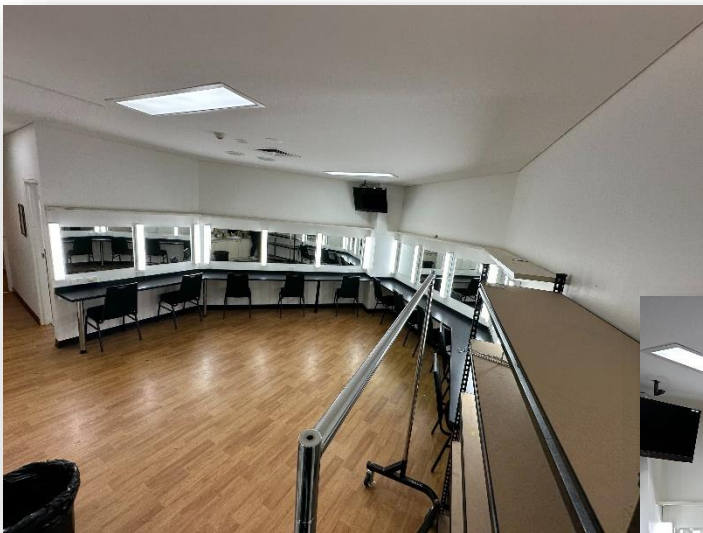

## Dressing Room 2

Capacity: 46 people

What is included:

- 12 x Individual Mirror
- 12 x Chair
- 3 x Sink and Mirror
- 1 x Shower
- 1 x Toilet
- 4 x Costume Rack
- 13 x Double Power Point
- 2 x Monitor with Live Feed of Yan Yean Theatre Stage
- Paging to Dressing Room from Stage Manager Desk
- Independent Heating/Cooling

2 x Costume Rack

1 x Storage Rack

7 x Double Power Point

1 x Monitor with Live Feed of Yan Yean

Theatre Stage

Paging to Dressing Room from Stage Manager

Desk

## Dressing Room 4

Capacity: 5 people

What is included:

2 x Individual Mirror

2 x Chair

1 x Sink and Mirror

1 x Double Power Point

1 x Monitor with Live Feed of Yan Yean Theatre Stage